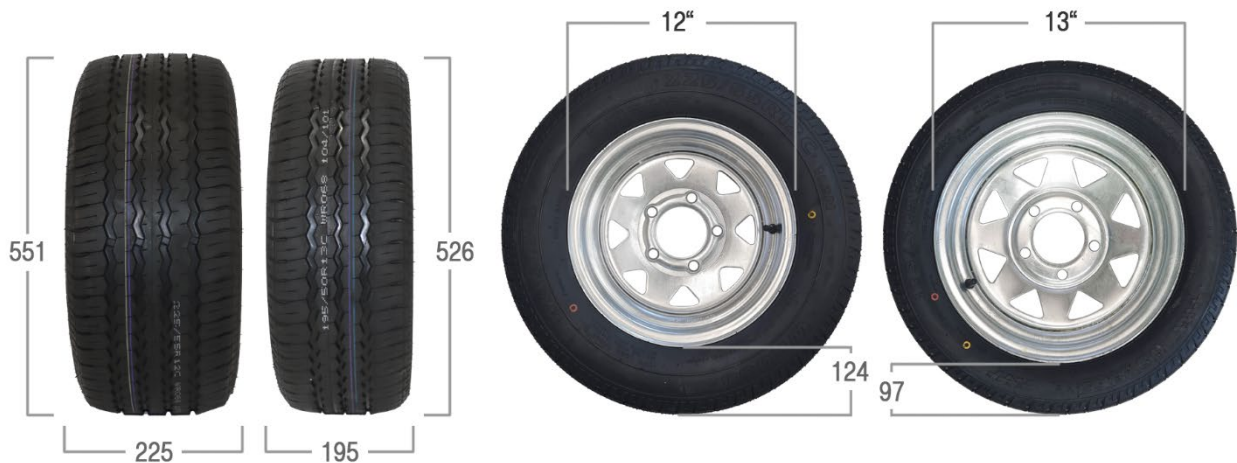

Wider, stronger galvanised rims

Bigger sidewalls, wider tyre, tougher rim

Give your trailers the edge with the wheel that will take you further and last you longer.

	New Wide Rim 225/55R12C tyre	Standard Rim 195/50R13C tyre
Tyre Load Capacity	1120kg	900kg
Tyre	225/55R12C 10Ply	195/50R13C 8Ply
Sidewall	124mm	97mm
Rim diameter	12"	13"
Rim width	7"	5"
Offset	+25	+10
PCD	5x4.5"	5x4.5"
SKU	96281	96397